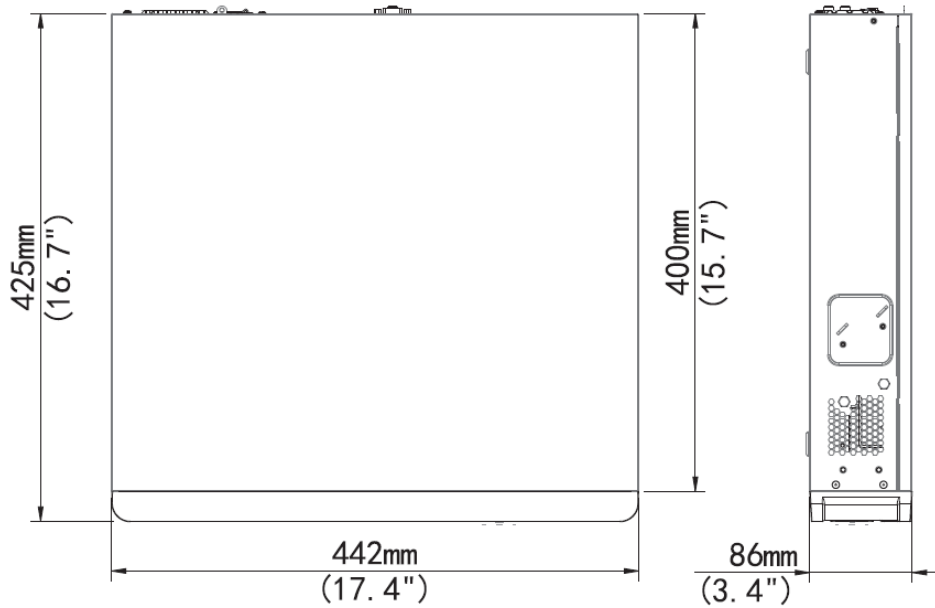

Network Video Recorder

NVR84XX-P Series

Key Features

- 16/32-channel input
- Third-party IP cameras supported with ONVIF conformance
- Support 2-ch HDMI, 1-ch VGA, HDMI2 at up to 4K(3840x2160) resolution
- Up to 12 Megapixels resolution recording
- Support H.265/H.264 video formats
- Accurate retrieval, instant playback
- 4 SATA HDDs, Up to 8TB for each HDD
- Support various VCA detection alarm and VCA search
- Support for 12V Power output
- Plug & Play with up to 16 independent PoE network interfaces
- Support for P2P, UPnP, NTP, DHCP, PPPoE
- Support for mobile client access

Working Humidity	10% ~ 90%
Dimensions	86 × 442 × 425mm (3.4" × 17.4" × 16.7")
Weight (without HDD)	≤ 5.24 Kg (11.55 lb)

Dimensions

Rear Panel