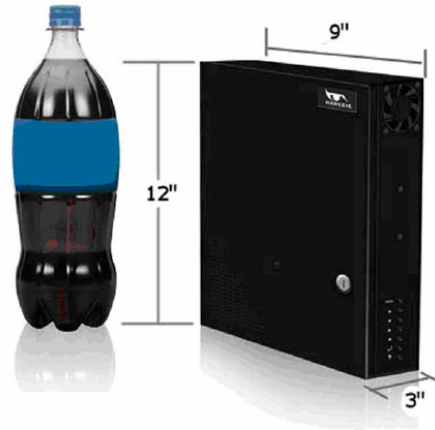

Sentry LP-WM Series Digital Video Recorder

Sentry LP-WM Series DVR Features:

- 4 and 8 Channel Models Available
- Space Saving, Wall-Mountable Design
- IR Remote and Push-Button Controls
- Lockable Metal Enclosure

Dimensions