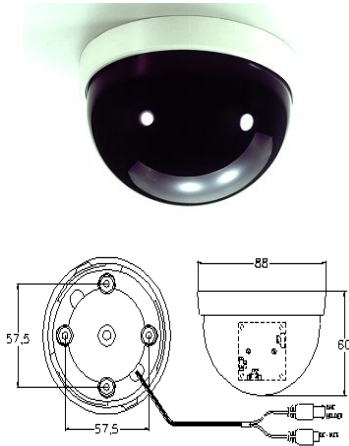

## Mintron™ 84K20-VF

Color Mini-Dome Camera with Vari Focal, Auto-Iris Lens

### Features

- ⚡ 1/4" Panasonic COLOR CCD and Mintron Alpha DSP
- ⚡ 380 TV Lines (470 TV line equivalent with Adaptive Edge Enhancement)
- ⚡ 0.5 LUX at F1.2
- ⚡ 4 to 8mm Vari-Focal, Auto-Iris Lens

### Description

An indoor mini-dome color CCTV camera employing a quality 1/4" Panasonic color CCD chip plus Mintron's advanced 20MIPS DSP chip. The 4 to 8mm vari-focal lens allows lens focal length to be adjusted, to provide the desired camera field of view. Auto-iris allows changing light conditions to be accommodated. **Recommended Use:** Indoors, ceiling mounted, where an unobtrusive camera is required, light conditions are varying (e.g. an exterior window or door is in the field of view) and/or the required field of view is not certain.

Mintron™ 84K20-VFN & 84K20-VFP SPECIFICATIONS		
MODEL	84K20-VFN	84K20-VFP
TV System	NTSC	PAL
Picture Element	771(H) X 492(V)	753(H) X 582(V)
Scanning System	525 lines, 60 fields/sec	625 lines, 50 fields/sec
Sync System	Internal	
Lens & View Angle	4.3mm F2.0 / 68°	
Minimum Illumination	0.3Lux at F1.2; 0.0 Lux IR ON	
Resolution:	380 TVL / 470 TVL (Enhanced)	
S/N Ratio:	52dB ( MIN ). 60dB ( TYP ) (AGC OFF)	
Auto iris:	A.E.S.	
A.E.S.:	1/60~1/100,000 sec.	1/50~1/100,000 sec.
Video Output:	1.0V p-p composite video at 75 ohm	
Lens:	4mm to 8mm Vari-focal, Auto-Iris	
Gamma Correction:	0.45	
Gain Control:	AGC	
White Balance:	ATW / AWB	
White Balance Range:	ATW (3200---10000 °K) / AWB (Auto White Balance) / FIX(3200 °K)	
Operation Temperature:	-20°C TO 50°C	
Operation Humidity:	within 85%RH	
Power Source:	DC 12V±1V / 120mA	