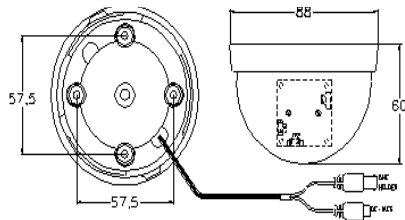

Mintron™ 84KO

Features

- 1/4" Panasonic Color CCD and Mintron 20MIPS DSP
- 380 TV Lines (470 TV line equivalent with Adaptive Edge Enhancement)
- 0.5 Lux at F1.2

Description

An inexpensive mini-dome, color CCTV camera with 1/4" CCD and Mintron 20MIPS DSP. This camera produces good quality video, in color, at 380/470 TV lines. The CCD provides a good minimum illumination level of 0.5 Lux @F1.2.

Mintron™ 84KON-N & 84KOP-N SPECIFICATIONS

MODEL	84KON-N	84KOP-N
TV System	NTSC	PAL
Picture Element	771(H) X 492(V)	753(H) X 582(V)
Scanning System	525 lines, 60 fields/sec	625 lines, 50 fields/sec
Sync System	Internal	
Lens & View Angle	4.3mm F2.0 / 68°	
Minimum Illumination	0.3Lux at F1.2; 0.0 Lux IR ON	
Resolution	380 TVL / 470 TVL (Enhanced)	
S/N Ratio	Better than 56dB (AGC OFF)	
Auto Iris	A.E.S.	
A.E.S.	1/60~1/100,000 sec.	1/50~1/120,000 sec.
Video Output	1.0V p-p composite video at 75 ohm	
Gamma Correction	0.45	
Gain Control	AGC	
White Balance	ATW / AWB	
White Balance Range	ATW (3200---10000 °K) / AWB (Auto White Balance) / FIX(3200 °K)	
Operation Temperature	-20°C TO 50°C	
Operation Humidity	within 85% RH	
Power Source	DC 12V±1V / 90mA	