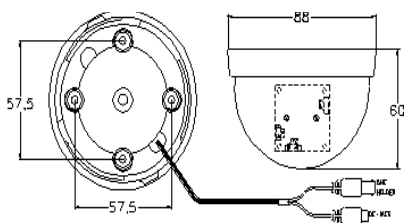

Mintron™ 84KON-N

Features

- 1/4" Panasonic Color CCD and Mintron 20MIPS DSP
- 380/470 TV Lines
- 0.5 Lux at F1.2, 0.0 Lux with Infrared
- IR Range of up to 30ft for night vision

Description

An inexpensive mini-dome, color CCTV camera with 1/4" CCD and Mintron™ 20MIPS DSP. This camera includes 12 Infra-Red LEDs for image production at very low light levels down to and including complete darkness. It produces good quality video, in color and black & white, at 380/470 TV lines. The CCD provides a good minimum illumination level of 0.5 Lux @F1.2.

Recommended Use: Indoors, in areas with poor or zero lighting. Provides good quality color video down to relatively low light levels and black and white video under Infra-Red in light levels down to total darkness. Widely used in retail stores and restaurants.

Mintron™ 84KON-N & 84KOP-N SPECIFICATIONS

MODEL	84KON-N	84KOP-N
TV System	NTSC	PAL
Picture Element	771(H) X 492(V)	753(H) X 582(V)
Scanning System	525 lines, 60 fields/sec	625 lines, 50 fields/sec
Sync System	Internal	
Lens & View Angle	4.3mm F2.0 / 68°	
Minimum Illumination	0.3Lux at F1.2; 0.0 Lux IR ON	
Resolution	380 TVL / 470 TVL (Enhanced)	
S/N Ratio	Better than 56dB (AGC OFF)	
Auto Iris	A.E.S.	
A.E.S.	1/60~1/100,000 sec.	1/50~1/120,000 sec.
Video Output	1.0V p-p composite video at 75 ohm	
Gamma Correction	0.45	
Gain Control	AGC	
White Balance	ATW / AWB	
White Balance Range	ATW (3200---10000 °K) / AWB (Auto White Balance) / FIX(3200 °K)	
Operation Temperature	-20°C TO 50°C	
Operation Humidity	within 85% RH	
Power Source	DC 12V±1V / 90mA	

For more information on any of our products or services please

visit us on the Web at:

www.sentry-resellers.com

or

www.cctvsentry.com