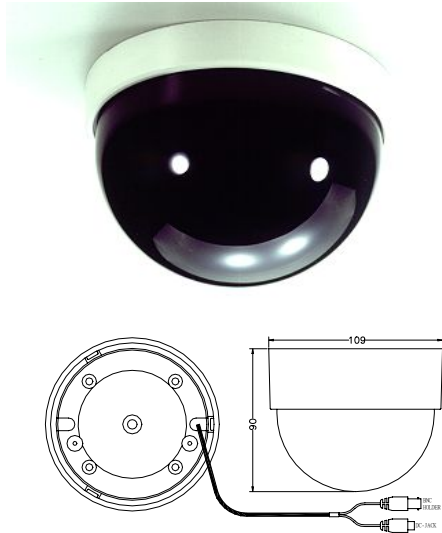

Mintron™ 83W7N-VF

High Resolution

The 540 TV Line 1/3" Sony™ CCD provides exceptional video quality and detail.

Features

- 1/3" Sony CCD
- 540 TV Lines
- 0.001 Luz in Star Light Mode
- On screen display and push button controls
- Enhanced Wide Dynamic Range Function
- 48 Motion Detection Zones

Description

A high resolution, mini-dome, color CCTV camera, featuring "On Screen Display" controls, wide dynamic range, anti-smearing and frame integration. Frame integration allows the light sensitivity to be turned up to provide a minimum illumination range from 0.05 Lux down to an amazing 0.001 Lux in color. Wide Dynamic Range allows detail in both bright areas and dark areas in the same field of view to be resolved. Anti-smearing allows details to be seen against a very bright background.