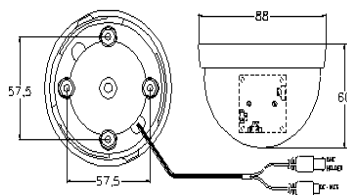

## Features

- 1/3" B/W CCD and Mintron DSP
- 420 TV Lines
- 0.5 Lux at F1.2

## Description

An inexpensive Black and White mini-dome CCTV camera with 1/3" CCD. This camera produces quality video, in B/W at 420 TV lines.

**Recommended Use:** Indoors, where an interchangeable lens is not needed and lighting is relatively constant. Provides quality video down to relatively low light levels.

### Mintron™ 3320E SPECIFICATIONS

Mintron™ 3320E SPECIFICATIONS	
MODEL	3320E
TV System	EIA
Picture Element	537(H) x 505(V) NTSC
Scanning System	525 lines, 60 fields/sec 512H x 492V
Sync System	Internal
Minimum Illumination	0.5 Lux at F1.2
Resolution	420 TV Line
S/N Ratio	52dB ( MIN ) / 60dB ( TYP ) (AGC OFF)
Auto Iris	A.E.S.
A.E.S.	1/60~1/100,000 sec.
Video Output	1.0V p-p composite video at 75 ohm
Gamma Correction	0.45
Gain Control	AGC
Operation Temperature	-20°C TO 50°C
Operation Humidity	within 85% RH
Power Source	DC 12V±1V